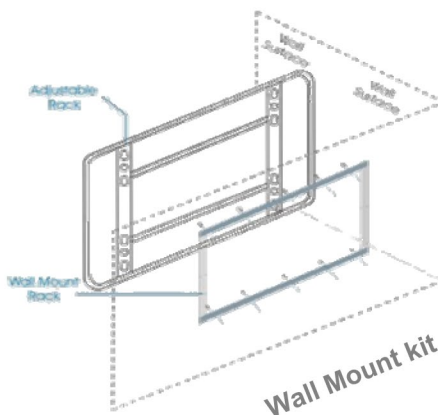

Multi-Gestures

Use simple intuitive finger or hand gestures to toss, rotate or zoom in/out on objects

Interactive Whiteboard Easy Board EBT 80 Dual Touch

System Specifications:

Model	EBT-80D
Touch Points	Detects up to 2 points simultaneously
Touch Technology	IR Cell Optical
Resolution	4096 x 4096
Finger Touch Accuracy	± 1mm
Touch Durability	Unlimited
Touch Response Time	6ms-12ms
Interface	USB 2.0 (HID compliant) or 2.4ghz Wireless
Power Consumption	USB 5V, Operating Current: 200mA
Supported OS	Windows XP / Vista / Windows-7
Active Screen Area	1633 x 1143 mm
Projection Screen Size	80" Diagonal (4:3)
Whiteboard Size	1639 x 1231 mm
Net Weight	25kg
Certificates	FCC, CE and RoHS

Group
Select a group of objects

Tap
Hold you finger on screen for a moment for a right click

Draw
Detect two points when drawing

Enlarge
Scale the selected object size

Zoom In / Out
Zoom in / out the screen. Zoom gesture allows you to scale the size of your objects

Rotate
Rotate the selected object

Flick
Flick left or right to navigate back and forward

Two-finger Tap
Tapping with 2 fingers zoom in about the center of gesture or restores to the default zoom

Select / Drag
Touch and slide your finger on screen to drag / select (like mouse drag/selection).